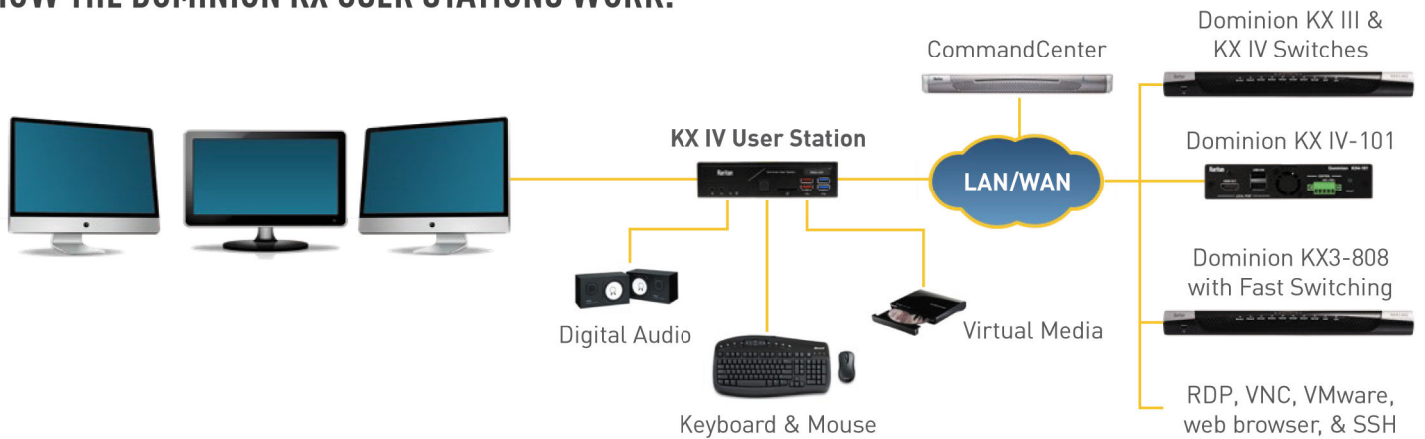

HOW THE DOMINION KX USER STATIONS WORK:

Specifications		
Part Number	DKX3-UST	DKX4-UST
Description	High performance User Station for KX3, 1080p resolution, multiple IP sessions and up to 2 monitors.	Ultra high performance user station provides access for KX3 & KX4, 4K resolution, larger numbers of IP sessions and up to 3 monitors. 3X higher performance than DKX3-UST.
Hardware	Intel Celeron CPU, 4GB RAM, 64GB Solid State Disk	Intel Core i5-8400, 4GB RAM, 128GB Solid State Disk
Video	Single or Dual Display, One HDMI, Two DisplayPort. Up to 4K desktop.	HDMI 2.0 x 1+ DisplayPort x 2, Triple video outputs. 4K playback
Network	Dual Gigabit Ethernet Ports, IPv4, IPv6, DHCP or static address	Dual Gigabit Ethernet Ports, IPv4, IPv6, DHCP or static address
Power	Input: 100-240V AC, Output: 19V 4.47A DC, 65W Max	Input: 100-240V AC, Output: 19V 4.47A DC, 90W Max
USB	6 USB 2.0, 2 USB 3.0 for keyboard, mouse, audio & virtual media	4 USB 3.1 Gen 1, 4 USB 3.1 Gen 2 for keyboard, mouse, audio & virtual media
Audio	Microphone In, Speakers Out	Microphone In, Speakers Out
Certifications	FCC/CE/VCCI/cUL/CB	FCC/CE/VCCI/cUL/CB
Dimension	190(L) x 165(W) x 43(H) mm	190(L) x 165(W) x 43(H) mm
Weight	1.4 Kg. 2.3 Kg shipping weight.	1.3 Kg. 2.1 Kg shipping weight.
Rack Mount	Desktop, VESA & Optional 1U bracket	Desktop, VESA & Optional 1U bracket
Temperatures, Humidity	0-40 degrees Celsius. Non-condensing 10-90% humidity.	0-40 degrees Celsius. Non-condensing 10-90% humidity.
Vibration, Altitude	1-200Hz, 1.146 Grms random vibration. Max altitude 2,000 meters.	1-200Hz, 1.146 Grms random vibration. Max altitude 2,000 meters.

Weitere Infos unter +49 (89) 840 57 170 oder auf www.procom-data.de

PROCOM
www.procom-data.de

PROCOM GmbH | Landsberger Strasse 63 | D- 82110 Germering
Fax: +49 (89) 840 57 171 | E-Mail: info@procom-data.de

Raritan
A brand of **Legrand**