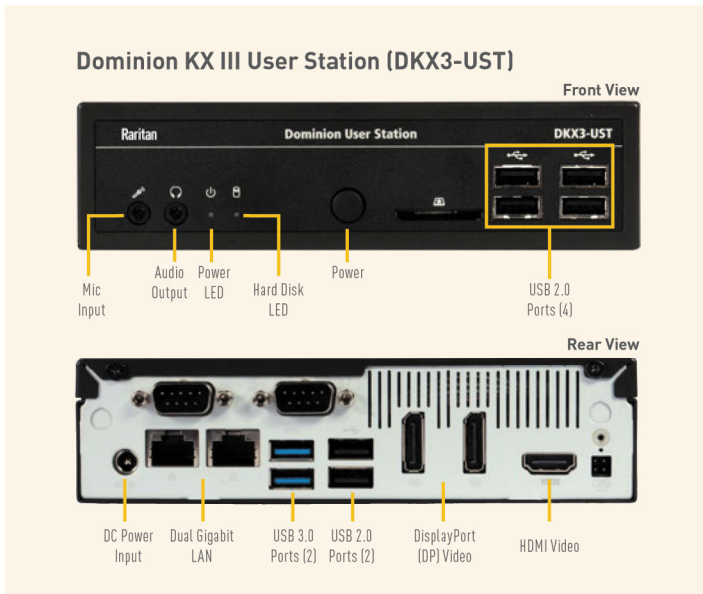

KX User Station Ports and Connections