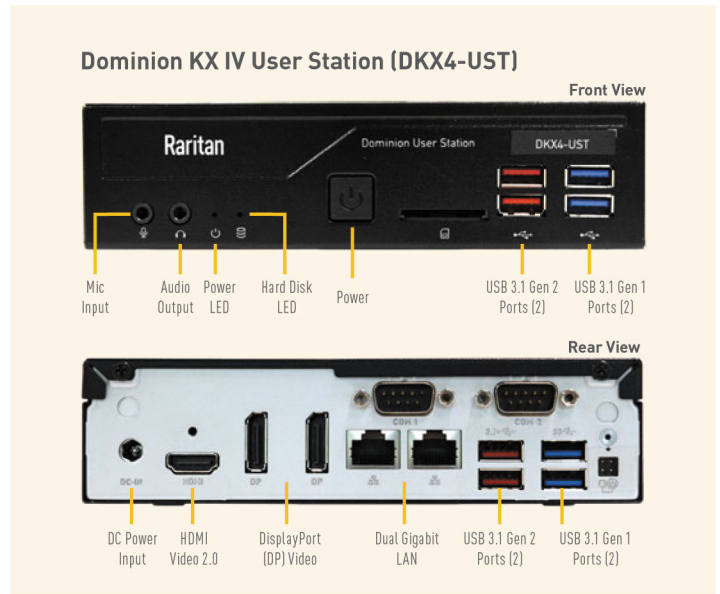

KX User Station Ports and Connections